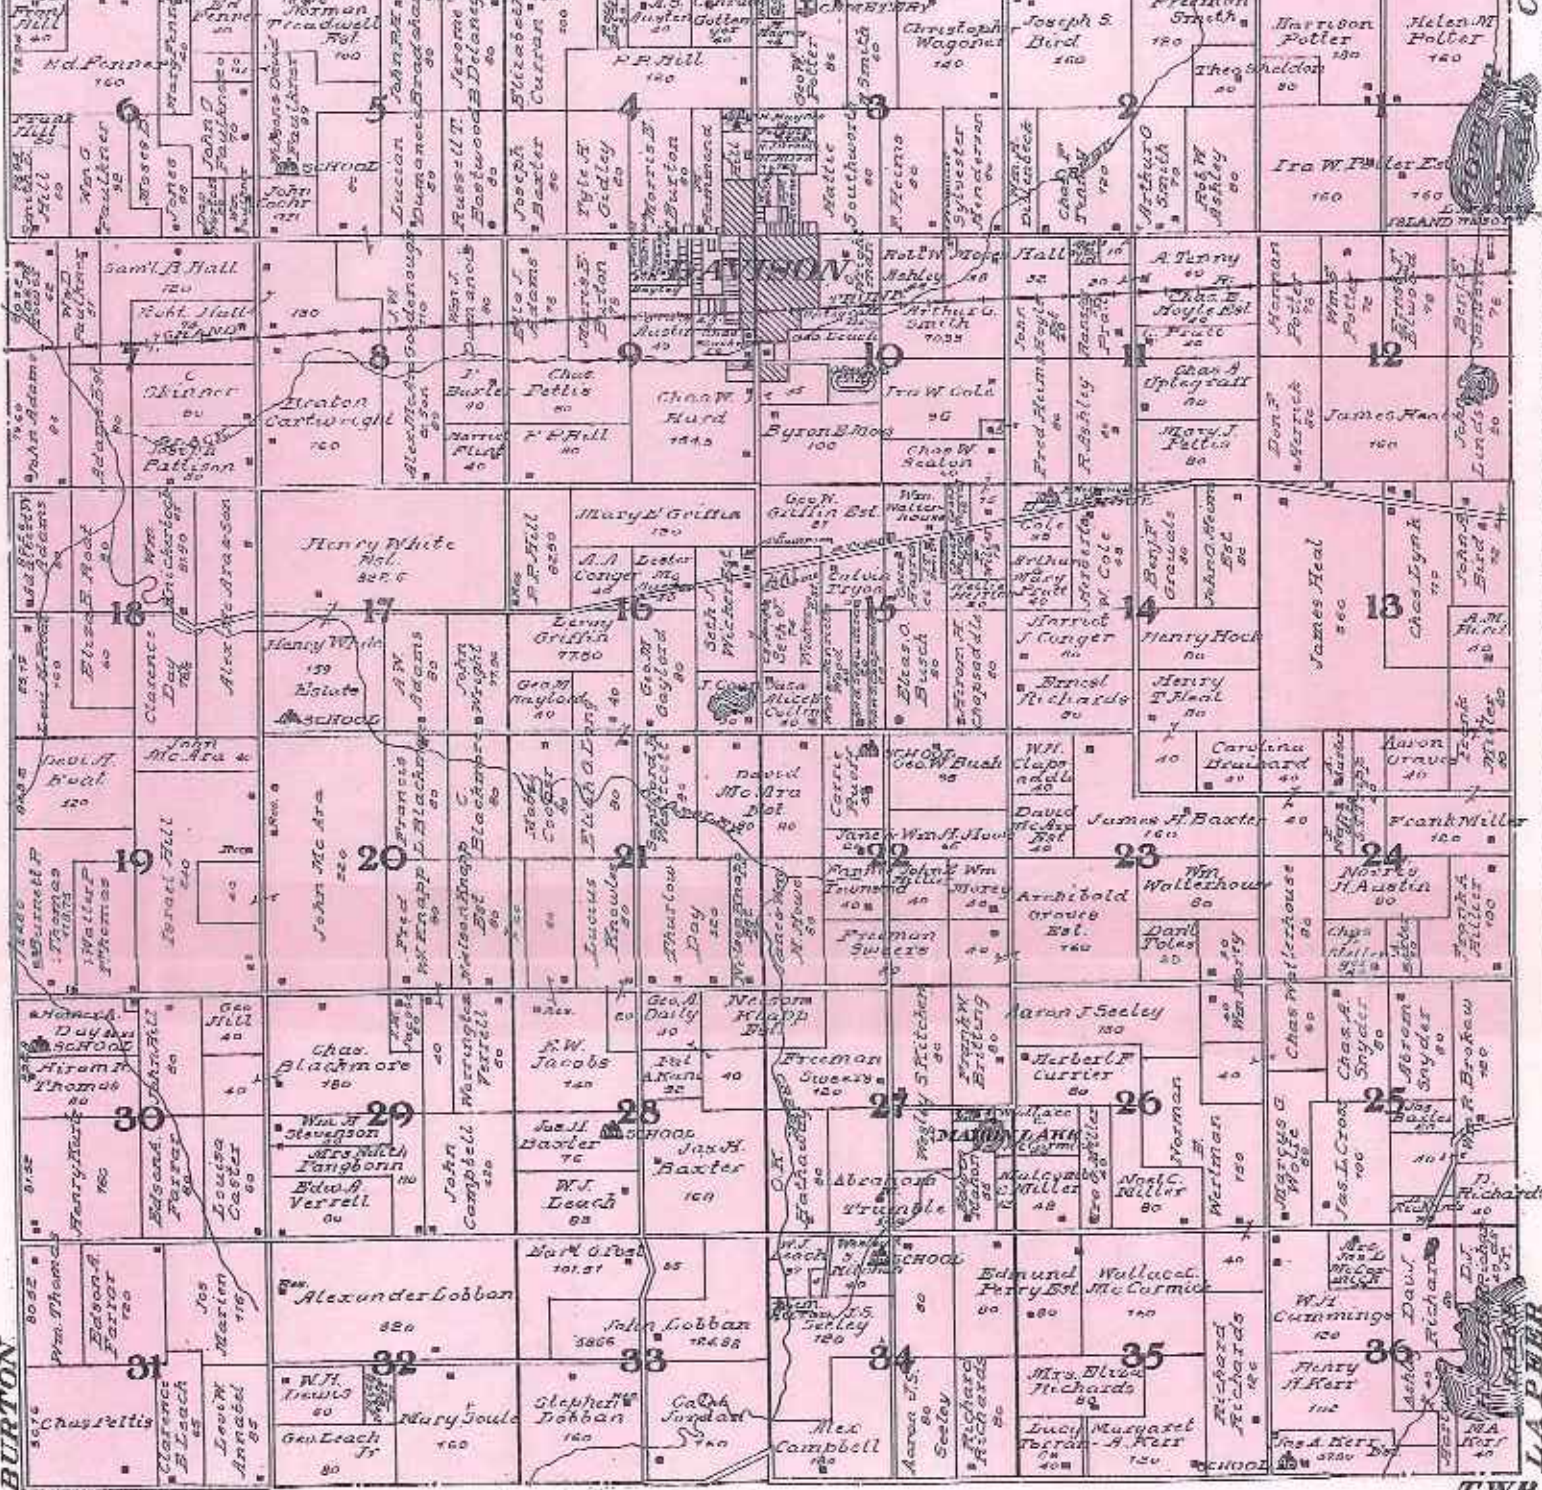

MAP OF DAVISON TOWNSHIP

State of Michigan

Township 7 North Range 8 East 7th Michigan Meridian

RICHFIELD

TWP. CO.

ATLAS

TWP.