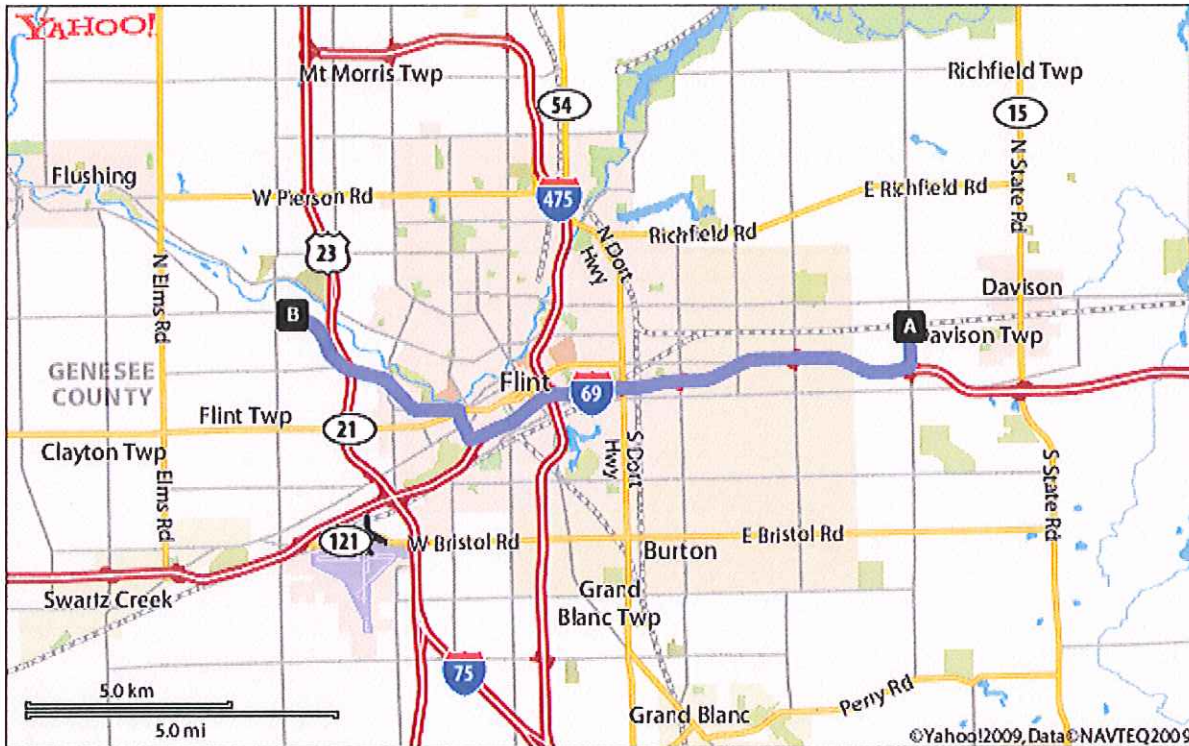

Directions to 4610 Beecher Rd, Flint, MI 48532-2617

Total Time: 19 mins, Total Distance: 12.86 mi

	Distance
A 1. Start at 1280 N IRISH RD, DAVISON going toward MCDERMITT DR	go 0.63 mi
2. Take ramp onto I-69 W toward FLINT	go 7.7 mi
3. Take exit #135/HAMMERBERG RD	go 0.39 mi
4. Turn R on HAMMERBERG RD	go 0.29 mi
5. Continue on PERSHING ST	go 0.29 mi
6. Turn L on W COURT ST	go 0.78 mi
7. Bear R on BEECHER RD	go 2.78 mi
B 8. Arrive at 4610 BEECHER RD, FLINT, on the R	

Time: 19 mins, Distance: 12.86 mi

When using any driving directions or map, it's a good idea to do a reality check and make sure the road still exists, watch out for construction, and follow all traffic safety precautions. This is only to be used as an aid in planning.